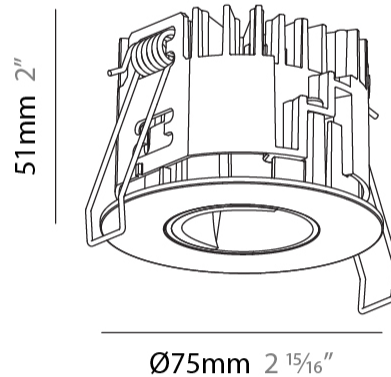

GENERAL

Series: Oiko Pro Round
Subseries: Oiko Pro Wallwash
Brand: Prolicht
Division: Architectural
Mounting Type: Recessed
Mounting Location: Ceiling
Subcategory: Downlight

PHYSICAL

Shape: Round
Diameter (mm): 75
Diameter (in): 2 15/16
Height (mm): 51
Height (in): 2
Ceiling Thickness (mm): 1 - 25
Ceiling Thickness (in): 1/16 - 1 3/16
Min. Recessing Depth (mm): 55
Min. Recessing Depth (in): 2 3/16
Light Distribution: Downlight
Fixture Finish: SSR / BKV / CWI / CRY / HAB / UFT / ITA / RUA / FTG / MYG / LOD / PUS / FRO / FUP / KIA / POP / BLS / SPG / MEY / GOH / GUM / CHC / COM / ABZ / JAG / OBR / MOS / ROR
Fixture Material: Aluminum Die Cast
Cut-out Measurements: 68mm / 2 11/16" Diameter

ELECTRICAL

Lamp Type: LED (Zhaga Standard)
Input Wattage (W): 16
Total Output Wattage (W): 14.6
Dimming: Tri-Mode (Non-Dimming and Phase Dimming (120Vac only) and 0-10V Dimming)
Driver Included: No
Driver Location: Recessed Housing
Driver Type: Constant Current - Universal
Driver Class: Class 2
Housing: See Components
Input Voltage (V): 120 - 277
Constant Current (MA): 350

LED

Color Temperature (*K): 2700 / 3000 / 3500 / 4000
Max. Delivered Lumen (lm): 1302 / 1383 / 1449 / 1462
Nominal Lumen (lm): 1566 / 1665 / 1743 / 1759
CRI: >90 CRI
Lamp Life (hrs): 50000

OPTICAL

Adjustability: Fixed

RATINGS AND CERTIFICATIONS

Certified By: Certified for North American Standards
IP rating: IP20