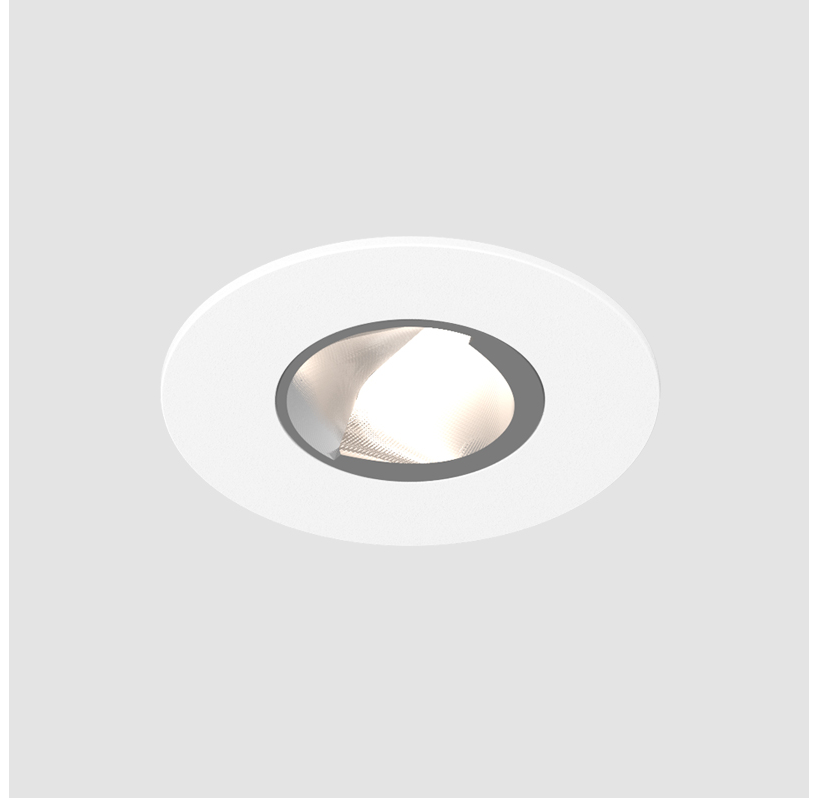

GENERAL

Series: Oiko Pro Round
Subseries: Oiko Pro Wallwash
Brand: Prolicht
Division: Architectural
Mounting Type: Recessed
Mounting Location: Ceiling
Subcategory: Downlight

PHYSICAL

Shape: Round
Diameter (mm): 75
Diameter (in): 2 15/16
Height (mm): 51
Height (in): 2
Ceiling Thickness (mm): 1 - 25
Ceiling Thickness (in): 1/16 - 1 3/16
Min. Recessing Depth (mm): 55
Min. Recessing Depth (in): 2 3/16
Light Distribution: Downlight
Fixture Finish: SSR / BKV / CWI / CRY / HAB / UFT / ITA / RUA / FTG / MYG / LOD / PUS / FRO / FUP / KIA / POP / BLS / SPG / MEY / GOH / GUM / CHC / COM / ABZ / JAG / OBR / MOS / ROR
Fixture Material: Aluminum Die Cast
Cut-out Measurements: 68mm / 2 11/16" Diameter

ELECTRICAL

Lamp Type: LED (Zhaga Standard)
Input Wattage (W): 16
Total Output Wattage (W): 14.6
Dimming: Tri-Mode (Non-Dimming and Phase Dimming (120Vac only) and 0-10V Dimming)
Driver Included: No
Driver Location: Recessed Housing
Driver Type: Constant Current - Universal
Driver Class: Class 2
Housing: See Components
Input Voltage (V): 120 - 277
Constant Current (MA): 350

LED

Color Temperature (*K): 2700 / 3000 / 3500 / 4000
Max. Delivered Lumen (lm): 1302 / 1383 / 1449 / 1462
Nominal Lumen (lm): 1566 / 1665 / 1743 / 1759
CRI: >90 CRI
Lamp Life (hrs): 50000

OPTICAL

Adjustability: Fixed

RATINGS AND CERTIFICATIONS

Certified By: Certified for North American Standards
IP rating: IP20